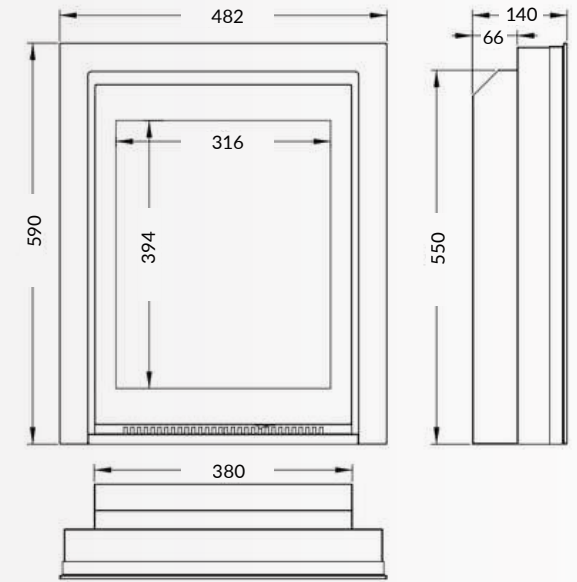

- Flame picture width 314mm
- 1750 - 1950W Heater
- 7 Day Timer Function
- 10+ Flame Colours
- 5 Brightness Settings
- Remote & App Control
- Optional Extra Decorative Flue
- Overall H768 x W500 x D387mm

-  Flame picture width 342mm
-  1750 - 1950W Heater
-  7 Day Timer Function
-  3 LED Flame Colours
-  5 Brightness Settings
-  Remote & App Control
-  Optional Extra Log Stores
-  Optional Extra Decorative Flue Kit
-  Overall H638 x W520 x D335mm

Zara Mini 42"

-  Flame picture width 781mm

Zara 50"

-  Flame picture width 984mm

Zara Grand

-  Flame picture width 1238mm

Zara XL

-  Flame picture width 1542mm

E-Newport With Small Log Store

E-Newport With Tall Log Store

Pulse Original

Pulse Widescreen

Pulse Deep

Zara

	A	B	C	D	E	F	G	H	I	J
Mini 42	1067	781	520	234	143	462.4	28.8	111.4	101.7	896.88
Zara 50	1270	984	520	234	143	462.4	28.8	111.4	101.7	1101.5
Grand 60	1524	1238	520	234	143	462.4	28.8	111.4	101.7	1353.88
XL 72	1828	1542	520	234	143	462.4	28.8	111.4	101.7	1659.48