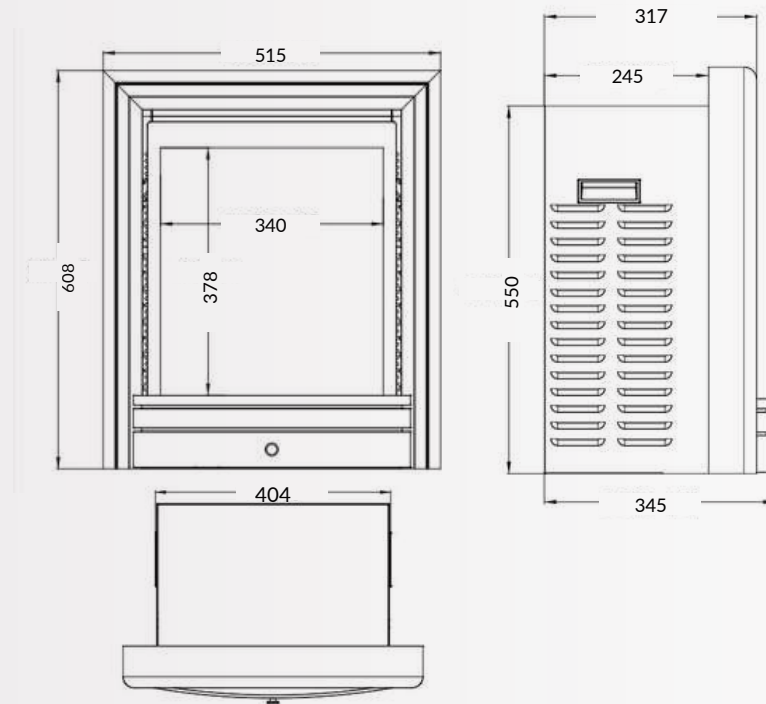

-  Flame picture width 342mm
-  1750 - 1950W Heater
-  7 Day Timer Function
-  3 LED Flame Colours
-  5 Brightness Settings
-  Remote & App Control
-  Optional Extra Log Stores
-  Optional Extra Decorative Flue Kit
-  Overall H638 x W520 x D335mm

Zara Mini 42"

-  Flame picture width 781mm

Zara 50"

-  Flame picture width 984mm

Zara Grand

-  Flame picture width 1238mm

Zara XL

-  Flame picture width 1542mm

E-Newport With Small Log Store

E-Newport With Tall Log Store

Pulse Original

Pulse Widescreen

Pulse Deep

Zara

	A	B	C	D	E	F	G	H	I	J
Mini 42	1067	781	520	234	143	462.4	28.8	111.4	101.7	896.88
Zara 50	1270	984	520	234	143	462.4	28.8	111.4	101.7	1101.5
Grand 60	1524	1238	520	234	143	462.4	28.8	111.4	101.7	1353.88
XL 72	1828	1542	520	234	143	462.4	28.8	111.4	101.7	1659.48