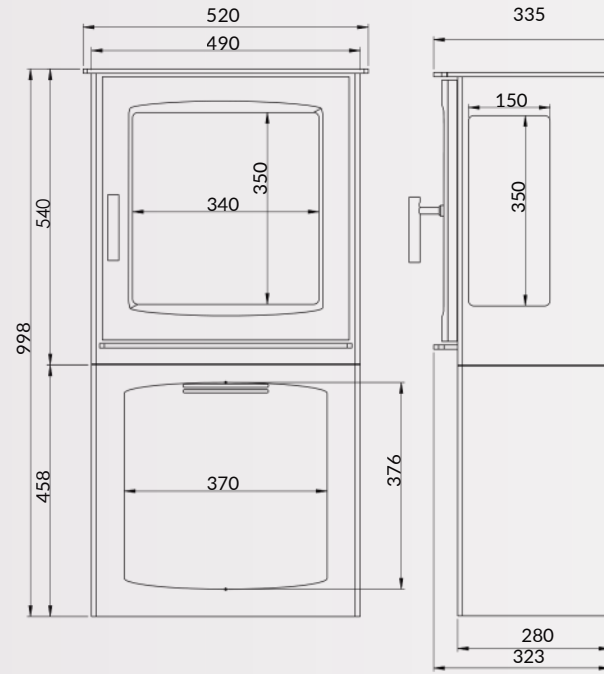

- Flame picture width 314mm
- 1750 - 1950W Heater
- 7 Day Timer Function
- 10+ Flame Colours
- 5 Brightness Settings
- Remote & App Control
- Optional Extra Decorative Flue
- Overall H768 x W500 x D387mm

-  Flame picture width 342mm
-  1750 - 1950W Heater
-  7 Day Timer Function
-  3 LED Flame Colours
-  5 Brightness Settings
-  Remote & App Control
-  Optional Extra Log Stores
-  Optional Extra Decorative Flue Kit
-  Overall H638 x W520 x D335mm

Zara Mini 42"

-  Flame picture width 781mm

Zara 50"

-  Flame picture width 984mm

Zara Grand

-  Flame picture width 1238mm

Zara XL

-  Flame picture width 1542mm

E-Newport With Small Log Store

E-Newport With Tall Log Store

Pulse Original

Pulse Widescreen

Pulse Deep

Zara

	A	B	C	D	E	F	G	H	I	J
Mini 42	1067	781	520	234	143	462.4	28.8	111.4	101.7	896.88
Zara 50	1270	984	520	234	143	462.4	28.8	111.4	101.7	1101.5
Grand 60	1524	1238	520	234	143	462.4	28.8	111.4	101.7	1353.88
XL 72	1828	1542	520	234	143	462.4	28.8	111.4	101.7	1659.48