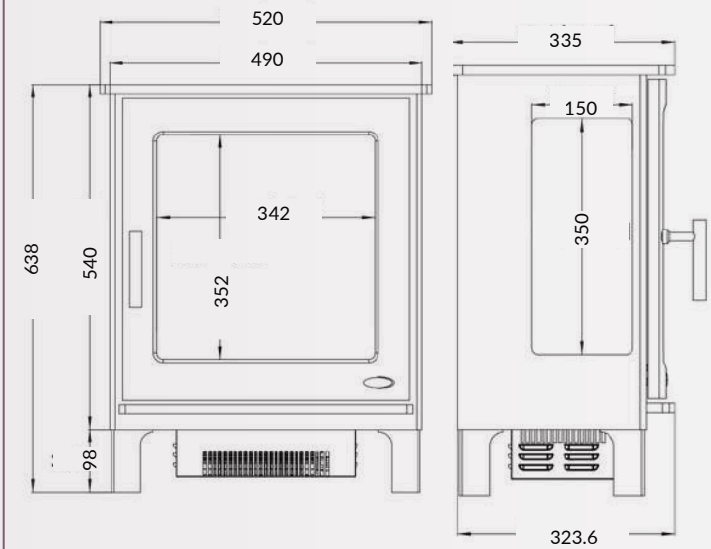

-  Flame picture width 342mm
-  1750 - 1950W Heater
-  7 Day Timer Function
-  3 LED Flame Colours
-  5 Brightness Settings
-  Remote & App Control
-  Optional Extra Log Stores
-  Optional Extra Decorative Flue Kit
-  Overall H638 x W520 x D335mm

Zara Mini 42"

-  Flame picture width 781mm

Zara 50"

-  Flame picture width 984mm

Zara Grand

-  Flame picture width 1238mm

Zara XL

-  Flame picture width 1542mm

E-Newport With Small Log Store

E-Newport With Tall Log Store

Pulse Original

Pulse Widescreen

Pulse Deep

Zara

	A	B	C	D	E	F	G	H	I	J
Mini 42	1067	781	520	234	143	462.4	28.8	111.4	101.7	896.88
Zara 50	1270	984	520	234	143	462.4	28.8	111.4	101.7	1101.5
Grand 60	1524	1238	520	234	143	462.4	28.8	111.4	101.7	1353.88
XL 72	1828	1542	520	234	143	462.4	28.8	111.4	101.7	1659.48