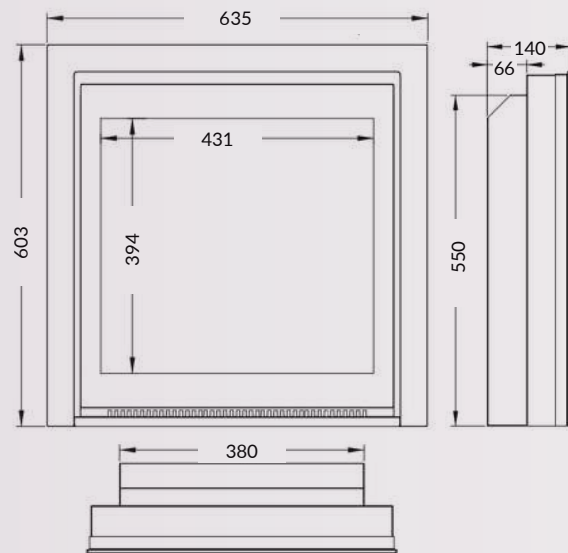

- Flame picture width 314mm
- 1750 - 1950W Heater
- 7 Day Timer Function
- 10+ Flame Colours
- 5 Brightness Settings
- Remote & App Control
- Optional Extra Decorative Flue
- Overall H768 x W500 x D387mm

-  Flame picture width 342mm
-  1750 - 1950W Heater
-  7 Day Timer Function
-  3 LED Flame Colours
-  5 Brightness Settings
-  Remote & App Control
-  Optional Extra Log Stores
-  Optional Extra Decorative Flue Kit
-  Overall H638 x W520 x D335mm

Zara Mini 42"

-  Flame picture width 781mm

Zara 50"

-  Flame picture width 984mm

Zara Grand

-  Flame picture width 1238mm

Zara XL

-  Flame picture width 1542mm

E-Newport With Small Log Store

E-Newport With Tall Log Store

Pulse Original

Pulse Widescreen

Pulse Deep

Zara

	A	B	C	D	E	F	G	H	I	J
Mini 42	1067	781	520	234	143	462.4	28.8	111.4	101.7	896.88
Zara 50	1270	984	520	234	143	462.4	28.8	111.4	101.7	1101.5
Grand 60	1524	1238	520	234	143	462.4	28.8	111.4	101.7	1353.88
XL 72	1828	1542	520	234	143	462.4	28.8	111.4	101.7	1659.48