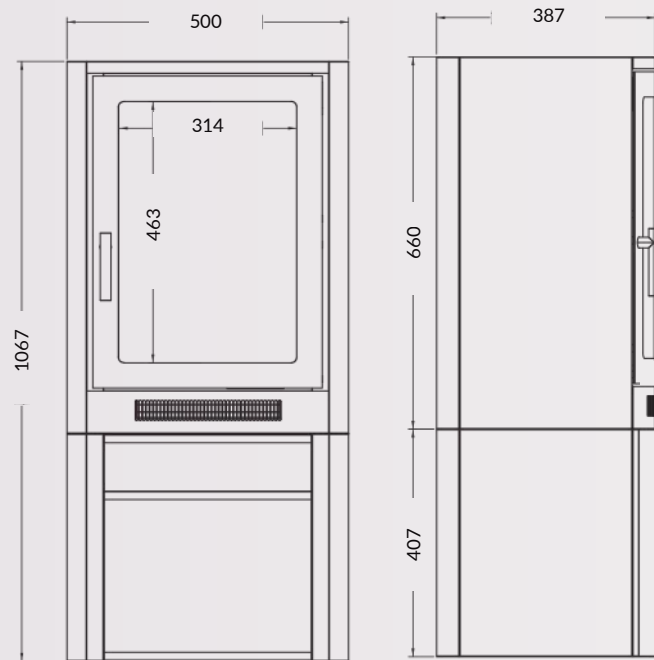

E-Newport With Tall Log Store

E-Arc With Log Store