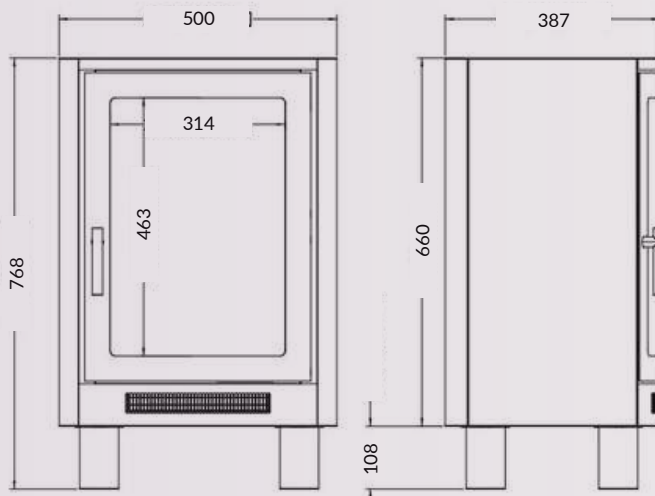

E-Newport With Small Log Store

E-Arc