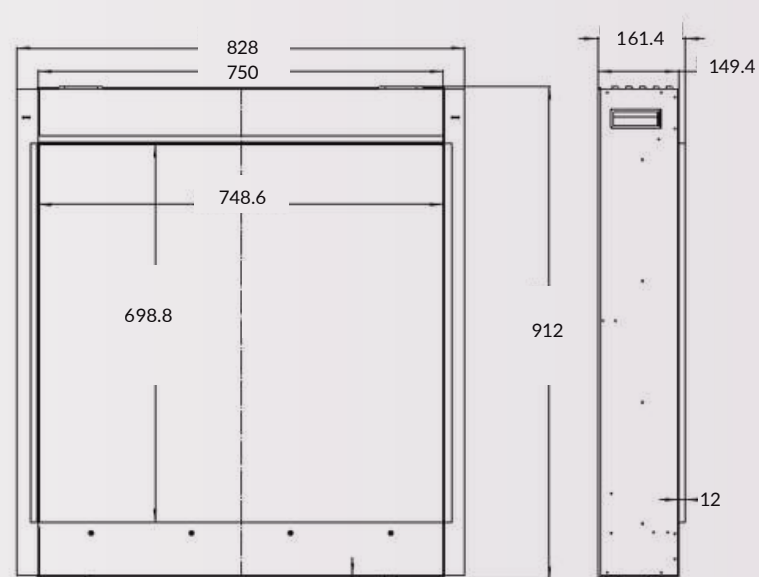

-  Flame picture width 342mm
-  1750 - 1950W Heater
-  7 Day Timer Function
-  3 LED Flame Colours
-  5 Brightness Settings
-  Remote & App Control
-  Optional Extra Log Stores
-  Optional Extra Decorative Flue Kit
-  Overall H638 x W520 x D335mm

Zara Mini 42"

-  Flame picture width 781mm

Zara 50"

-  Flame picture width 984mm

Zara Grand

-  Flame picture width 1238mm

Zara XL

-  Flame picture width 1542mm

E-Newport With Small Log Store

E-Newport With Tall Log Store

Pulse Original

Pulse Widescreen

Pulse Deep

Zara

	A	B	C	D	E	F	G	H	I	J
Mini 42	1067	781	520	234	143	462.4	28.8	111.4	101.7	896.88
Zara 50	1270	984	520	234	143	462.4	28.8	111.4	101.7	1101.5
Grand 60	1524	1238	520	234	143	462.4	28.8	111.4	101.7	1353.88
XL 72	1828	1542	520	234	143	462.4	28.8	111.4	101.7	1659.48