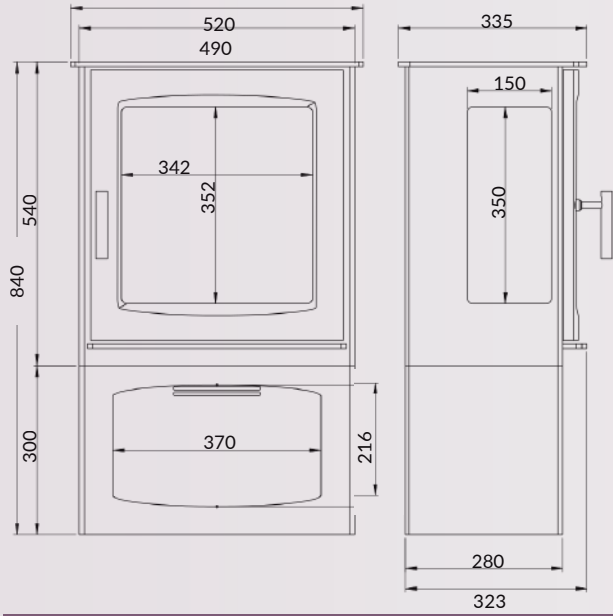

- Flame picture width 314mm
- 1750 - 1950W Heater
- 7 Day Timer Function
- 10+ Flame Colours
- 5 Brightness Settings
- Remote & App Control
- Optional Extra Decorative Flue
- Overall H768 x W500 x D387mm

-  Flame picture width 342mm
-  1750 - 1950W Heater
-  7 Day Timer Function
-  3 LED Flame Colours
-  5 Brightness Settings
-  Remote & App Control
-  Optional Extra Log Stores
-  Optional Extra Decorative Flue Kit
-  Overall H638 x W520 x D335mm

Zara Mini 42"

-  Flame picture width 781mm

Zara 50"

-  Flame picture width 984mm

Zara Grand

-  Flame picture width 1238mm

Zara XL

-  Flame picture width 1542mm

E-Newport With Small Log Store

E-Newport With Tall Log Store

Pulse Original

Pulse Widescreen

Pulse Deep

Zara

	A	B	C	D	E	F	G	H	I	J
Mini 42	1067	781	520	234	143	462.4	28.8	111.4	101.7	896.88
Zara 50	1270	984	520	234	143	462.4	28.8	111.4	101.7	1101.5
Grand 60	1524	1238	520	234	143	462.4	28.8	111.4	101.7	1353.88
XL 72	1828	1542	520	234	143	462.4	28.8	111.4	101.7	1659.48