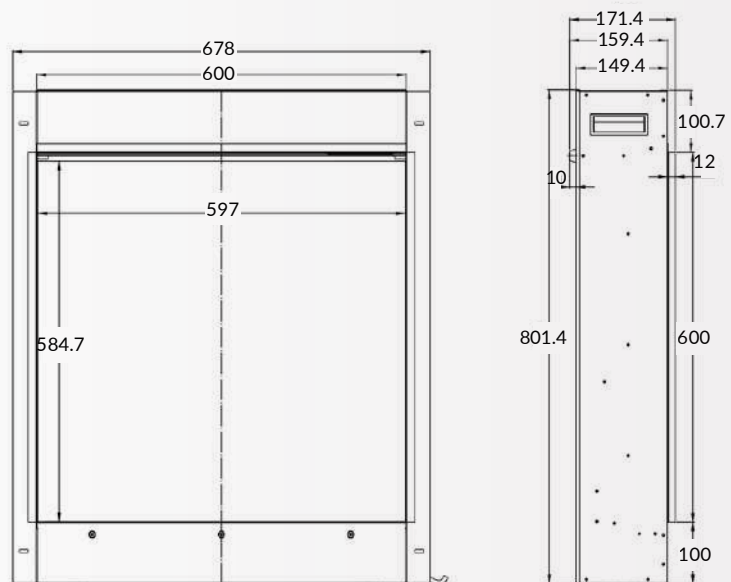

-  Flame picture width 342mm
-  1750 - 1950W Heater
-  7 Day Timer Function
-  3 LED Flame Colours
-  5 Brightness Settings
-  Remote & App Control
-  Optional Extra Log Stores
-  Optional Extra Decorative Flue Kit
-  Overall H638 x W520 x D335mm

Zara Mini 42"

-  Flame picture width 781mm

Zara 50"

-  Flame picture width 984mm

Zara Grand

-  Flame picture width 1238mm

Zara XL

-  Flame picture width 1542mm

E-Newport With Small Log Store

E-Newport With Tall Log Store

Pulse Original

Pulse Widescreen

Pulse Deep

Zara

	A	B	C	D	E	F	G	H	I	J
Mini 42	1067	781	520	234	143	462.4	28.8	111.4	101.7	896.88
Zara 50	1270	984	520	234	143	462.4	28.8	111.4	101.7	1101.5
Grand 60	1524	1238	520	234	143	462.4	28.8	111.4	101.7	1353.88
XL 72	1828	1542	520	234	143	462.4	28.8	111.4	101.7	1659.48